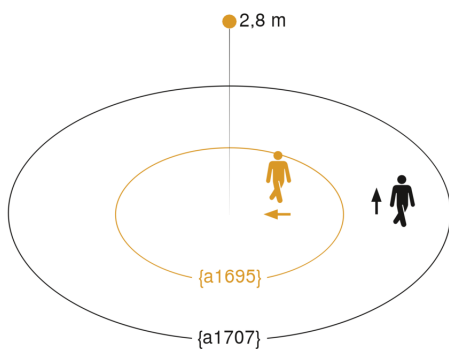

IS 3360

V3 KNX - concealed, rd. white

EAN 4007841 058197

Detection Zone